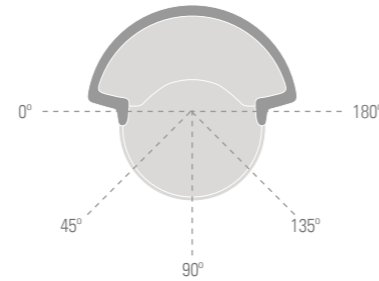

SEATING

TABLES

PROPERTIES

SOUND ABSORPTION
High absorbing performance

360° with SELF-RETURN
Returns to its original orientation automatically

VISUAL FIELD
Visual opening 180°

BADMINTON IS THE NEW
ACTIVE, DYNAMIC AND DARING
ARMCHAIR FROM ACTIU

FINISHES

EXTERIOR SHELL. Made from high strength rigid injected polyurethane

BADMINTON AND TABLES BASE. Round base support Ø 70 cm made of injected aluminum

SEAT AND BACK. Different Fabrics Types Available