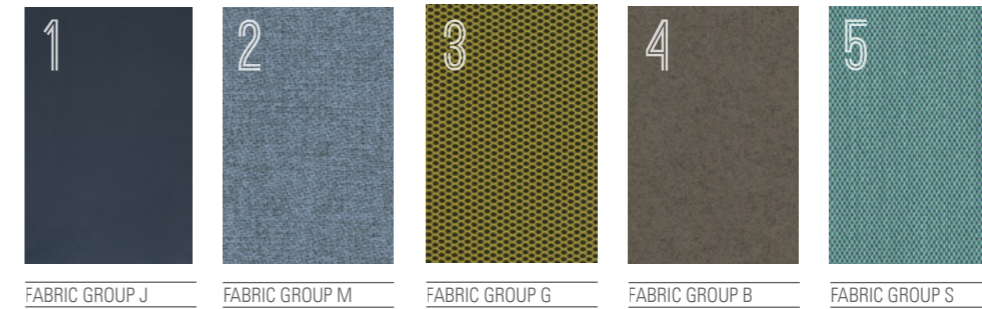

FINISHES

EXTERIOR SHELL. Made from high strength rigid injected polyurethane

BADMINTON AND TABLES BASE. Round base support Ø 70 cm made of injected aluminum

SEAT AND BACK. Different Fabrics Types Available