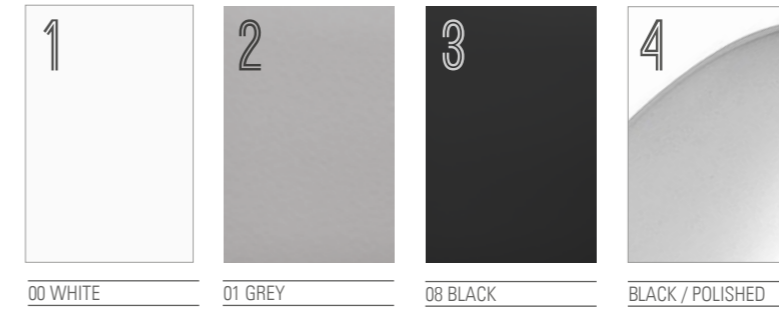

FINISHES

EXTERIOR SHELL. Made from high strength rigid injected polyurethane

BADMINTON AND TABLES BASE. Round base support Ø 70 cm made of injected aluminum

SEAT AND BACK. Different Fabrics Types Available