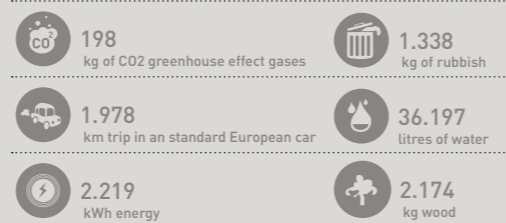

Actiu has made this document with 100% recycled paper reducing environmental impact as follows: