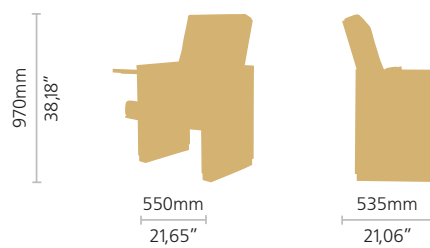

congressnus PL
congressnus PL

nus PL (pala escritura)
nus PL (writing tablet)